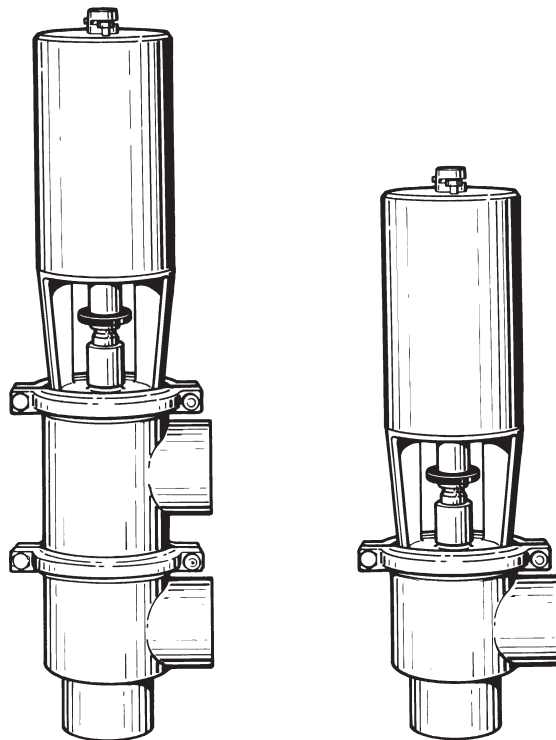

Spare Parts (Appendix)

SRC Sanitary Remote-Controlled Two-step / Three-Position Valve

NOTE!

This is an appendix to instruction manual IM70007 for SRC standard sanitary remote-controlled valve. The appendix must be used in connection with IM70007 to ensure correct installation, operation and maintenance of the valve. Non-specified information is identical with the data for the standard SRC valve.

Sanitary Remote Controlled Valve Three Position and Two-step Valve - Type SRC

2

Sanitary Remote Controlled Valve Three Position and Two-step Valve - Type SRC

Valve body parts: See parts list for standard valve