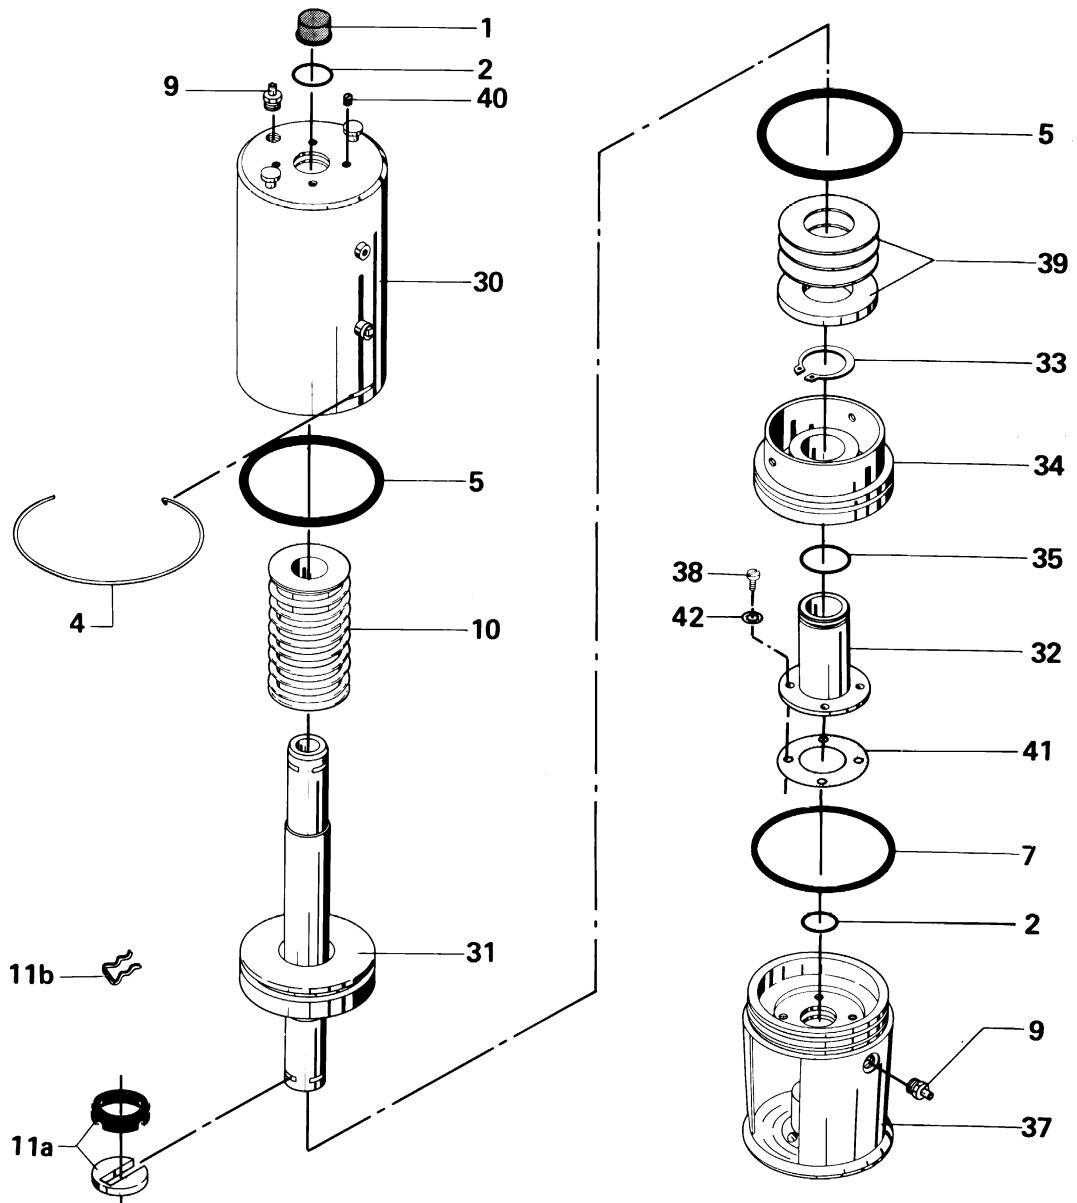

Spare Parts (Appendix)

SRC Sanitary Remote-Controlled Two-step / Three-Position Valve

NOTE!

This is an appendix to instruction manual IM70007 for SRC standard sanitary remote-controlled valve. The appendix must be used in connection with IM70007 to ensure correct installation, operation and maintenance of the valve. Non-specified information is identical with the data for the standard SRC valve.

Sanitary Remote Controlled Valve Three Position and Two-step Valve - Type SRC

2

Sanitary Remote Controlled Valve Three Position and Two-step Valve - Type SRC

Valve body parts: See parts list for standard valve