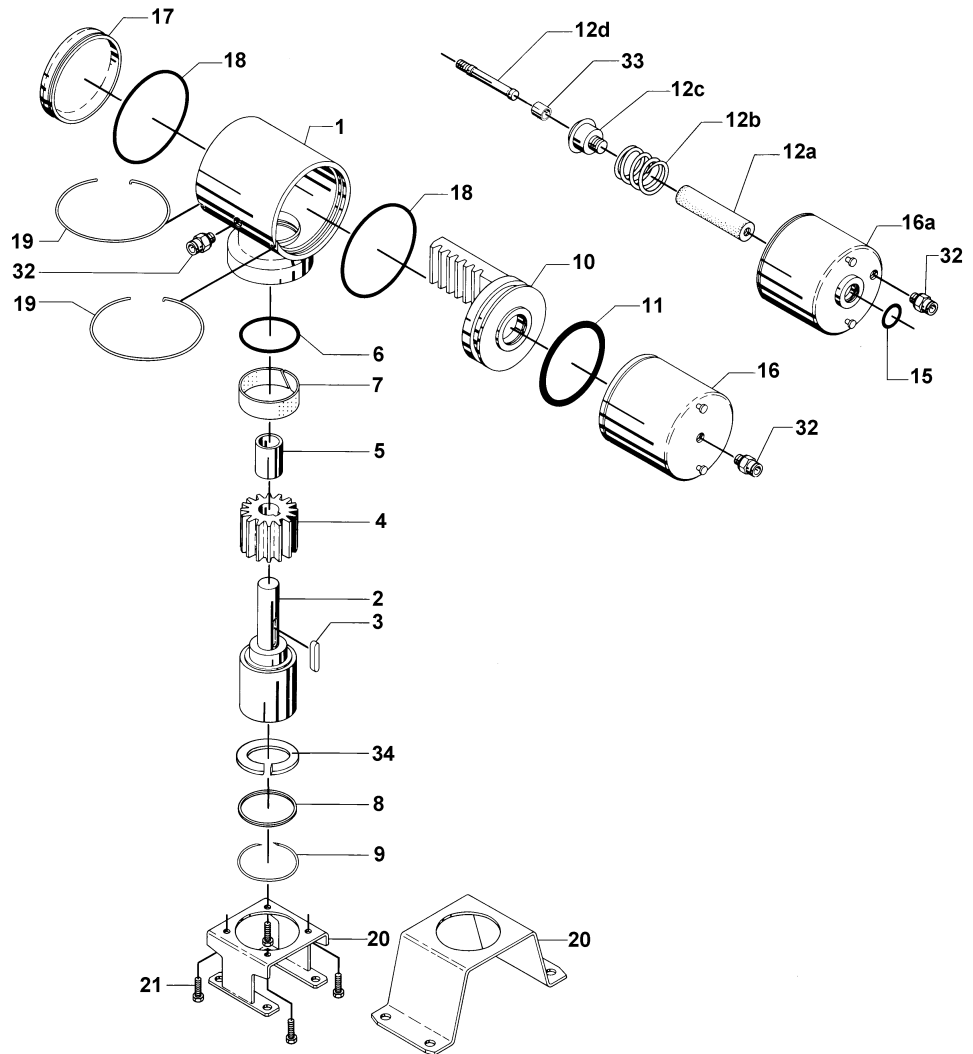

Koltek Actuator Type 632

12

Koltek Actuator Type 632

Pos.	Qty.	Denomination	With indication		With indication	
			25-76 mm	25-76 mm	89-102 m	89-102 mm
			NW25-65	NW25-65	NW80-100	NW80-100
1	1	Chassis	9612-4809-01	9612-4809-01	9612-4809-01	9612-4809-01
2	1	Spindle	9612-4796-01	9612-4796-01	9612-4933-01	9612-4933-01
3	1	Wedge	9612-4937-01	9612-4937-01	9612-4937-01	9612-4937-01
4	1	Gear wheel	9612-4795-01	9612-4795-01	9612-4795-01	9612-4795-01
5	1	Bearing	9611-99-3172	9611-99-3172	9611-99-3172	9611-99-3172
6Δ	1	O-ring	9611-99-1413	9611-99-1413	9611-99-1413	9611-99-1413
7Δ	1	Guide ring	9612-4938-01	9612-4938-01	9612-4938-01	9612-4938-01
8Δ	1	Bearing	9612-4941-01	9612-4941-01	9612-4941-01	9612-4941-01
9	1	Lock ring	9612-4803-01	9612-4803-01	9612-4803-01	9612-4803-01
10	1	Piston	9612-4939-04	9612-4939-03		
	1	Piston				9612-4939-02
	2	Piston			9612-4939-05	9612-4939-05
11Δ	1	O-ring	9611-99-2233	9611-99-2233		
	2	O-ring			9611-99-2233	9611-99-2233
12a	1	Indication stem		9612-5063-01		9612-5063-01
b	1	Spring		9612-3700-01		9612-3700-01
c	1	Screw		9612-5067-01		9612-5067-01
d	1	Extension stem		9612-3694-01		9612-3694-01
15Δ	1	O-ring		9611-99-2129		9611-99-2129
16	1	Cylinder	9612-4799-02			9612-4799-04
	2	Cylinder			9612-4799-04	
16a	1	Cylinder		9612-4800-02		9612-4800-03
17	1	Cylinder	9612-4799-01	9612-4799-01		
18Δ	2	O-ring	9611-99-3170	9611-99-3170	9611-99-3170	9611-99-3170
19	2	Lock wire	9612-4825-01	9612-4825-01	9612-4825-01	9612-4825-01
20	1	Bonnet for MH25	9612-4959-01	9612-4959-01		
	1	Bonnet for MH38	9612-4960-01	9612-4960-01		
	1	Bonnet for MH51	9612-4961-01	9612-4961-01		
	1	Bonnet for MH63	9612-4962-01	9612-4962-01		
	1	Bonnet for MH76	9612-5051-01	9612-5051-01		
	1	Bonnet for MH89	9612-5052-01	9612-5052-01		
	1	Bonnet for MH102	9612-4808-01	9612-4808-01		
21	4	Screw	221031-02	221031-02	221031-02	221031-02
32	2	Air fitting	9611-99-2563	9611-99-2563		
	3	Air fitting			9611-99-2563	9611-99-2563
33	1	Bush		9611-99-3437		9611-99-3437
34	1	Spindle extention (only f. MH25) .	9612-4820-01	9612-4820-01		
Δ		Service kit	9611-92-4175	9611-92-4176	9611-92-4177	9611-92-4178

Parts marked with Δ are included in the Service Kits