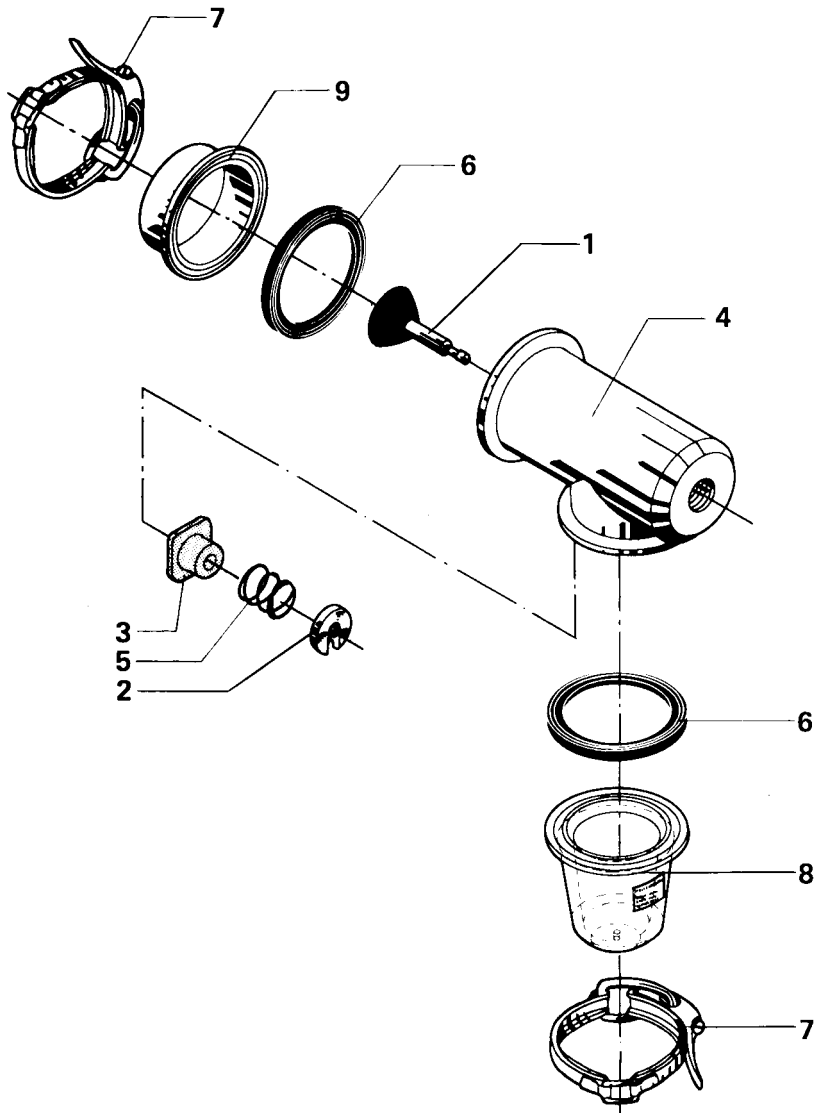

Airblow Valve Type LKBV

Reg. 2.16.16	9805
Intro.	8301

Airblow Valve Type LKBV

AISI 304

Pos.	Qty.	Denomination	9611-25-0117
1Δ	1	Plug	9611-25-2202
2	1	Locking washer	9611-25-2204
3Δ	1	Plug guide	9611-25-2203
4	1	Valve body	9611-25-2194
5Δ	1	Spring	9611-99-0443
6Δ	2	Seal (NBR)	9611-99-0767
7	2	Clamp ring	9611-99-1032
8	1	Sight glass	9611-25-2205
9	1	Clamp part	9611-31-021-0
Δ		Service kit	9611-92-4042

Parts marked with Δ are included in the **service kit**.

Recommended spare parts: **Service kit**.