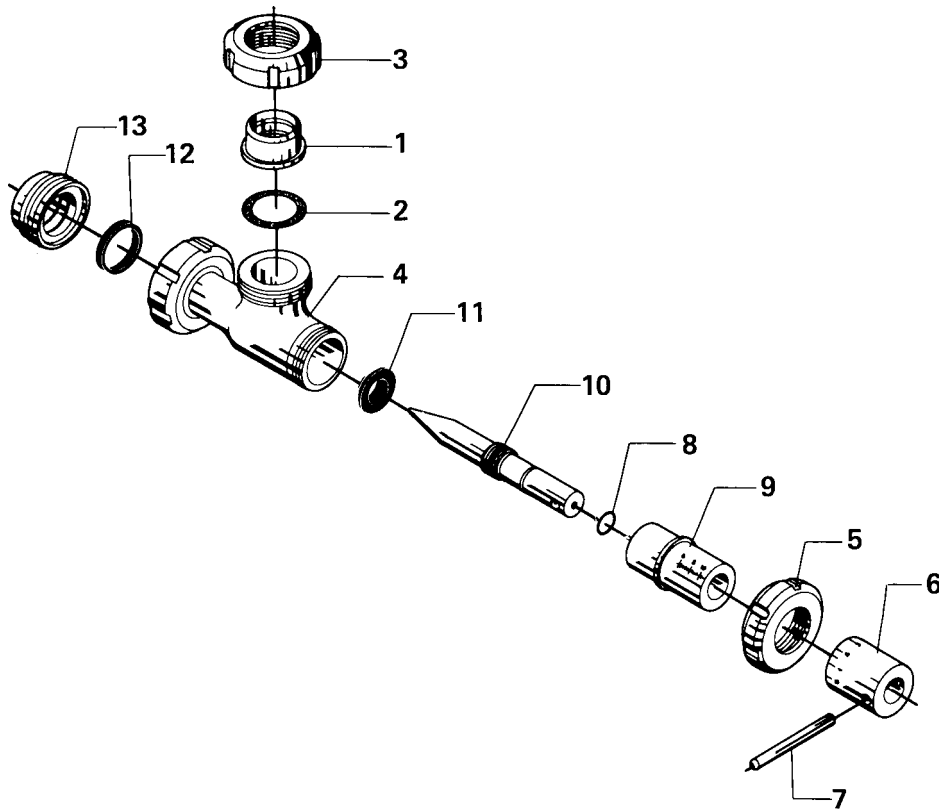

Fine-adjustment Regulating Valve Type FA

Reg. 2.13.14	9805
Intro.	8301

Fine-adjustment Regulating Valve Type FA

AISI 316

Pos.	Qty.	Denomination	31351-0007-1
1	1	Liner	190627
2	1	Seal (teflon)	516281-13
3	1	Nut	190613
4	1	Valve body	
5	1	Nut	785235-02
6	1	Hand-wheel	785928-01
7	1	Pin	222111-31
8	1	O-ring	223404-40
9	1	Guide spindle	533545-01
10	1	Valve spindle	533383-01
11	1	Lip seal	223537-02
12	1	Seal (NBR)	190601
13	1	Male part	190641

Recommended spare parts: pos. 2, 8, 11, 12.